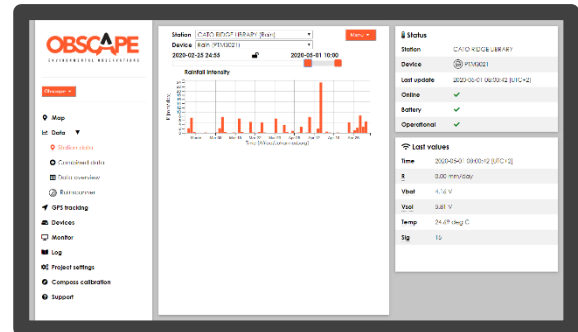

OBSCAPE
RAIN GAUGE

MAKE IT RAIN

Obscape's Rain Gauge delivers real-time rainfall measurements. Its industry-standard rain collector is connected to Obscape's Power and Telemetry Module to create a completely wireless real-time rain gauge.

CONVENIENT PRECIPITATION MONITORING

Rainfall is a key process in catchment management. It is an important source of water in natural water systems, but can also trigger flooding disasters. Rainfall intensity can vary strongly over time and at different locations in the water system. In order to determine the input of water into the system and to stay informed in disaster situations, a network of rain gauges is a basic necessity for any catchment monitoring programme. Obscape's Rain Gauge is the perfect instrument to provide you with the latest rainfall data at any location in the catchment area.

COMPLETELY WIRELESS

The Rain Gauge is completely wireless. Power is supplied through built-in solar panels, while data are transmitted in real-time using a 4G GSM connection. Therefore, the Rain Gauge is easy to install at any desired location within GSM coverage. There is no need to worry about access to mains power or router internet access. Its wireless nature makes the Rain Gauge very suitable for monitoring of remote areas.

WWW.OBSCAPE.COM

Obscape B.V. | Reg.: 74971409 | VAT: NL860092550B01
AIH, room 13.210, Kluyverweg 1, 2629HS Delft, The Netherlands | info@obscape.com

VERSATILE DATA PORTAL

The value of real-time observations strongly depends on the ability to view and analyse them in real-time. Therefore, the Rain Gauge comes with a license for the Obscape Data Portal. The data collected by your Rain Gauge, as well as the data from any other Obscape device you own, are collected into the Data Portal. The Data Portal offers various options for viewing, managing and downloading your rainfall data, including the generation of PDF reports. It is your ultimate tool to unify the office and the field.