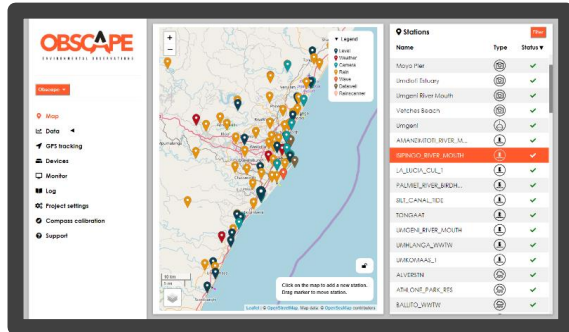

CONVENIENT PRECIPITATION MONITORING

Rainfall is a key process in catchment management. It is an important source of water in natural water systems, but can also trigger flooding disasters. Rainfall intensity can vary strongly over time and at different locations in the water system. In order to determine the input of water into the system and to stay informed in disaster situations, a network of rain gauges is a basic necessity for any catchment monitoring programme. Obscape's Rain Gauge is the perfect instrument to provide you with the latest rainfall data at any location in the catchment area.

COMPLETELY WIRELESS

The Rain Gauge is completely wireless. Power is supplied through built-in solar panels, while data are transmitted in real-time using a 4G GSM connection. Therefore, the Rain Gauge is easy to install at any desired location within GSM coverage. There is no need to worry about access to mains power or router internet access. Its wireless nature makes the Rain Gauge very suitable for monitoring of remote areas.

WWW.OBSCAPE.COM

Obscape B.V. | Reg.: 74971409 | VAT: NL860092550B01
AIH, room 13.210, Kluyverweg 1, 2629HS Delft, The Netherlands | info@obscape.com

VERSATILE DATA PORTAL

The value of real-time observations strongly depends on the ability to view and analyse them in real-time. Therefore, the Rain Gauge comes with a license for the Obscape Data Portal. The data collected by your Rain Gauge, as well as the data from any other Obscape device you own, are collected into the Data Portal. The Data Portal offers various options for viewing, managing and downloading your rainfall data, including the generation of PDF reports. It is your ultimate tool to unify the office and the field.